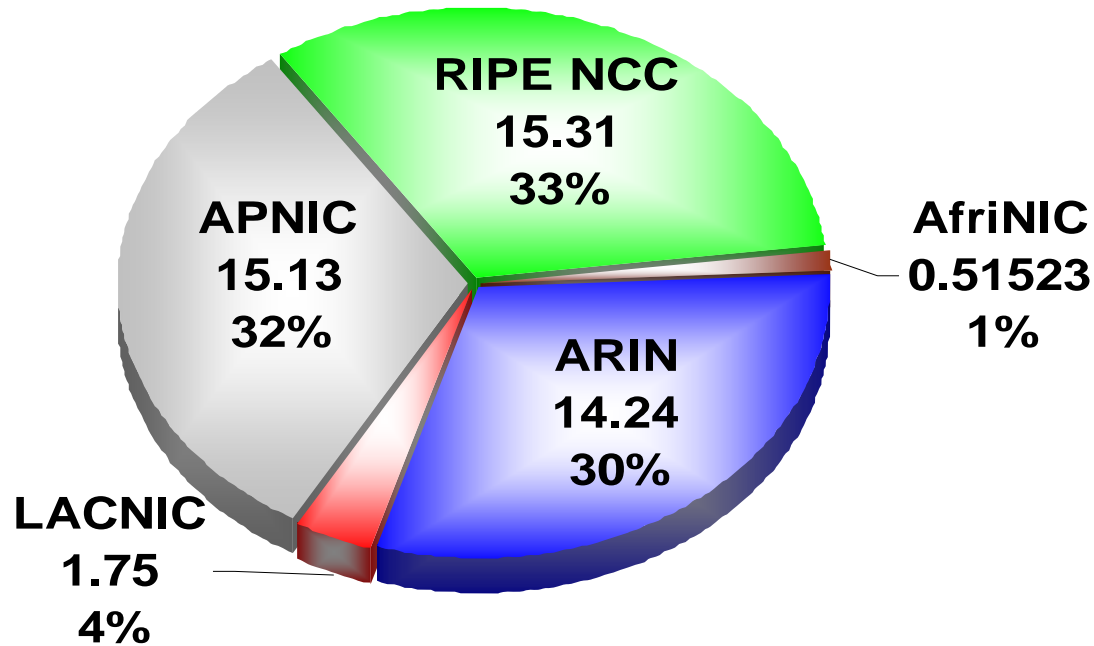

# Internet Number Resource Status Report

As of 30 September 2006

Prepared by  
Regional Internet Registries  
AfrINIC, APNIC, ARIN, LACNIC and the RIPE NCC

# Status of IPv4 Address Space (/8s)

2001:610:240:0-193.0.0.202 62.109.128-195.048.02.03 178.42.02.02 2001:610:240 193.0.0.203 195.048.02.03 178.42.02.02 2001:610:240 193.0.0.202  
 2001:610:240:0-193.0.0.202 62.109.128-195.048.02.03 178.42.02.02 2001:610:240 193.0.0.203 195.048.02.03 178.42.02.02 2001:610:240 193.0.0.202  
 Resource Organization

# IPv4 Allocations

## RIRs to LIRs/ISPs

Cumulative Total (Jan 1999 - Sept 2006)