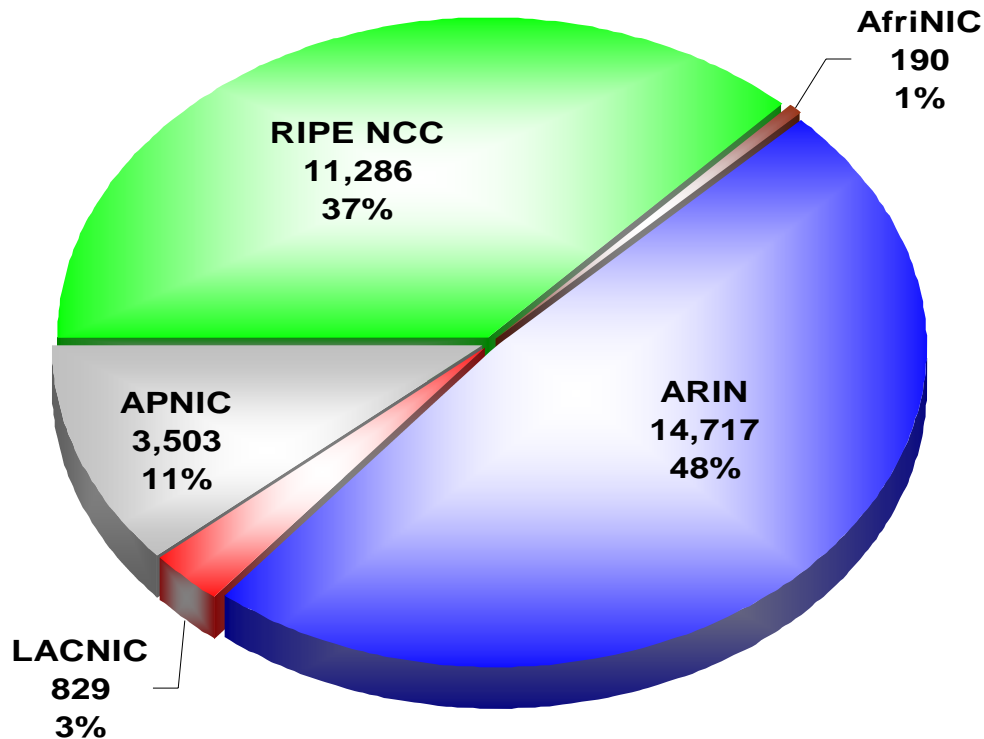

# IPv4 Allocations

## RIRs to LIRs/ISPs

Cumulative Total (Jan 1999 - Sept 2006)

# ASN Assignments

Cumulative Total (Jan 1999 - Sept 2006)

NRO

THANK YOU!

2001:610:240:0-193:0:0:202 62:109:128-195:048:02:03 178:42:02:02 2001:610:240 193:0:0:203 195:048:02:03  
62:109:128-195:048:02:03 2001:610:240 193:0:0:202 2001:610:240:0-193:0:0:202 195:048:02:03 178:42:02:02 2001:610:240 193:0:0:203  
193:0:0:203 2001:610:240:0-193:0:0:202 62:109:128-195:048:02:03 178:42:02:02 2001:610:240 193:0:0:203  
2001:610:240:0-193:0:0:202 62:109:128-195:048:02:03 178:42:02:02 2001:610:240 193:0:0:203  
Number Resource Organization