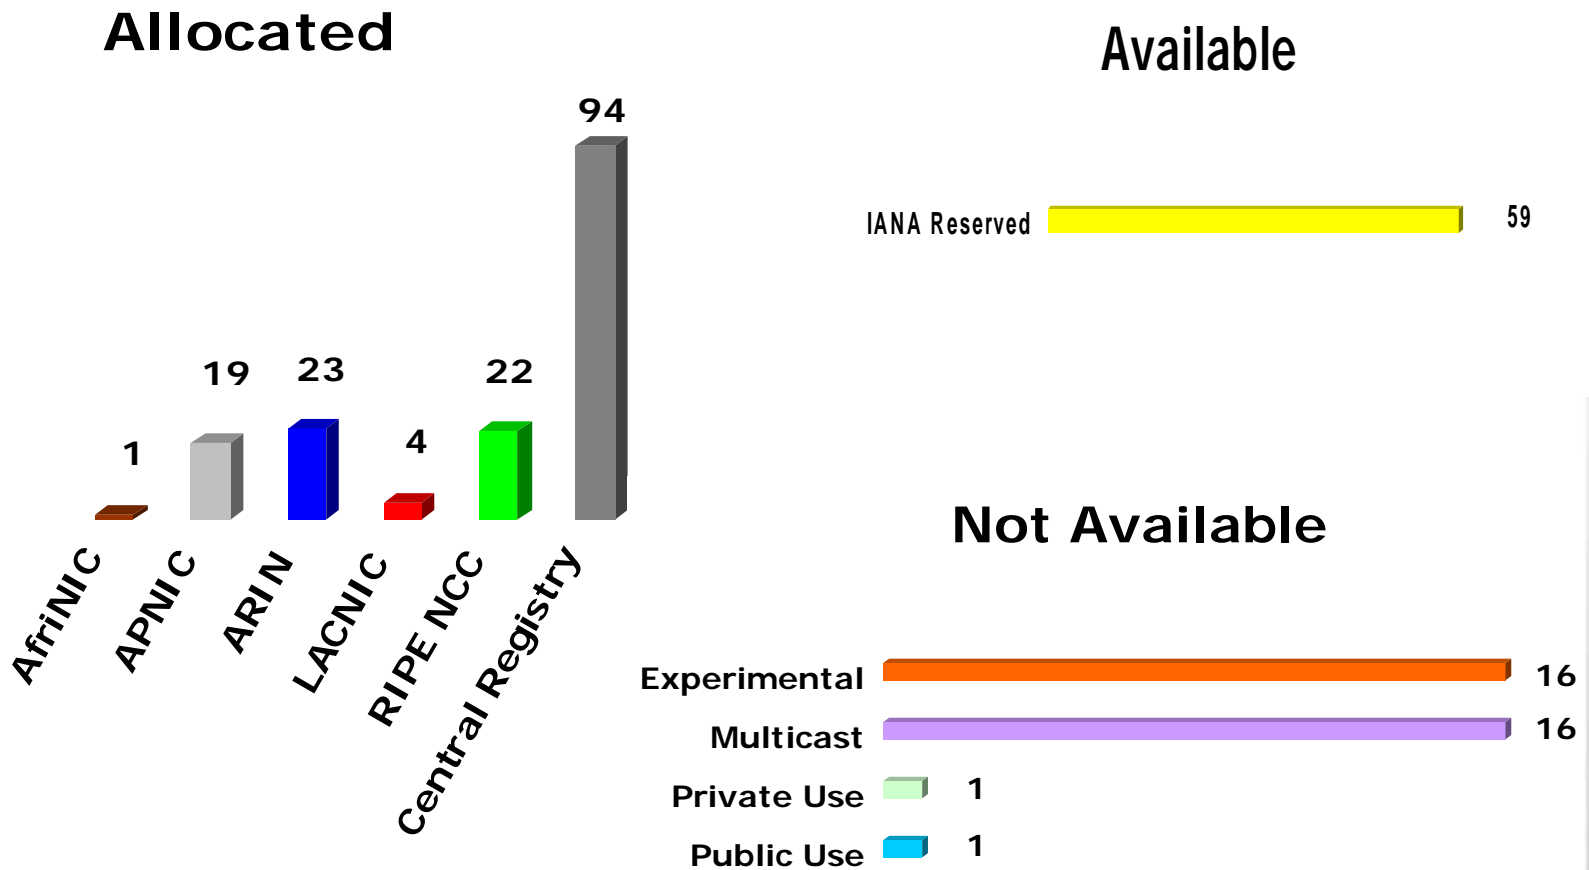

# Internet Number Resource Status Report

As of 30 September 2006

Prepared by  
Regional Internet Registries  
AfrINIC, APNIC, ARIN, LACNIC and the RIPE NCC

# Status of IPv4 Address Space (/8s)

2001:610:240:0-193.0.0.202 62.109.128-195.048.02.03 178.42.02.02 2001:610:240 193.0.0.203 195.048.02.03 178.42.02.02 2001:610:240 193.0.0.202  
 2001:610:240:0-193.0.0.202 62.109.128-195.048.02.03 178.42.02.02 2001:610:240 193.0.0.203 195.048.02.03 178.42.02.02 2001:610:240 193.0.0.202  
 Resource Organization

# IPv4 Allocations